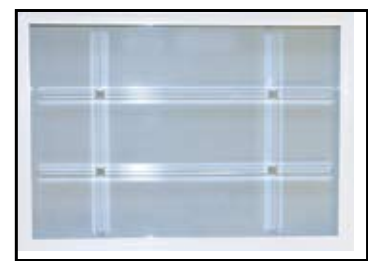

## HIGHLIGHT SERIES LITES *DISTINCTIVE AND ELEGANT*

***KINGSTON***

***LEXINGTON***

***VANTAGE***

Midland's new *Highlight Series* of window lite options creates the beautiful and rich look of beveled glass at a fraction of the price. A rainbow of color is created as light filters through this distinctive new series of window options.