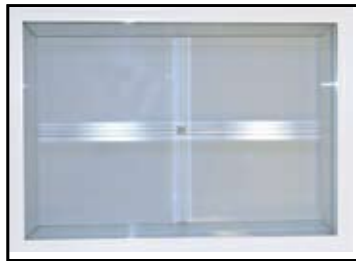

## HIGHLIGHT SERIES LITES *DISTINCTIVE AND ELEGANT*

***KINGSTON***

***LEXINGTON***

***VANTAGE***

Midland's new *Highlight Series* of window lite options creates the beautiful and rich look of beveled glass at a fraction of the price. A rainbow of color is created as light filters through this distinctive new series of window options.