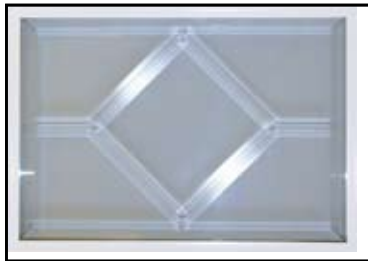

*5-panel Sunburst*

*7-panel Sunburst*

*8-panel Sunburst (9-panel available)*

*Sherwood (2-piece set)*

*Cascade*

*Ruston*

*Waterton*

*Cathedral*

## HIGHLIGHT SERIES LITES *DISTINCTIVE AND ELEGANT*

***KINGSTON***

***LEXINGTON***

***VANTAGE***

Midland's new *Highlight Series* of window lite options creates the beautiful and rich look of beveled glass at a fraction of the price. A rainbow of color is created as light filters through this distinctive new series of window options.